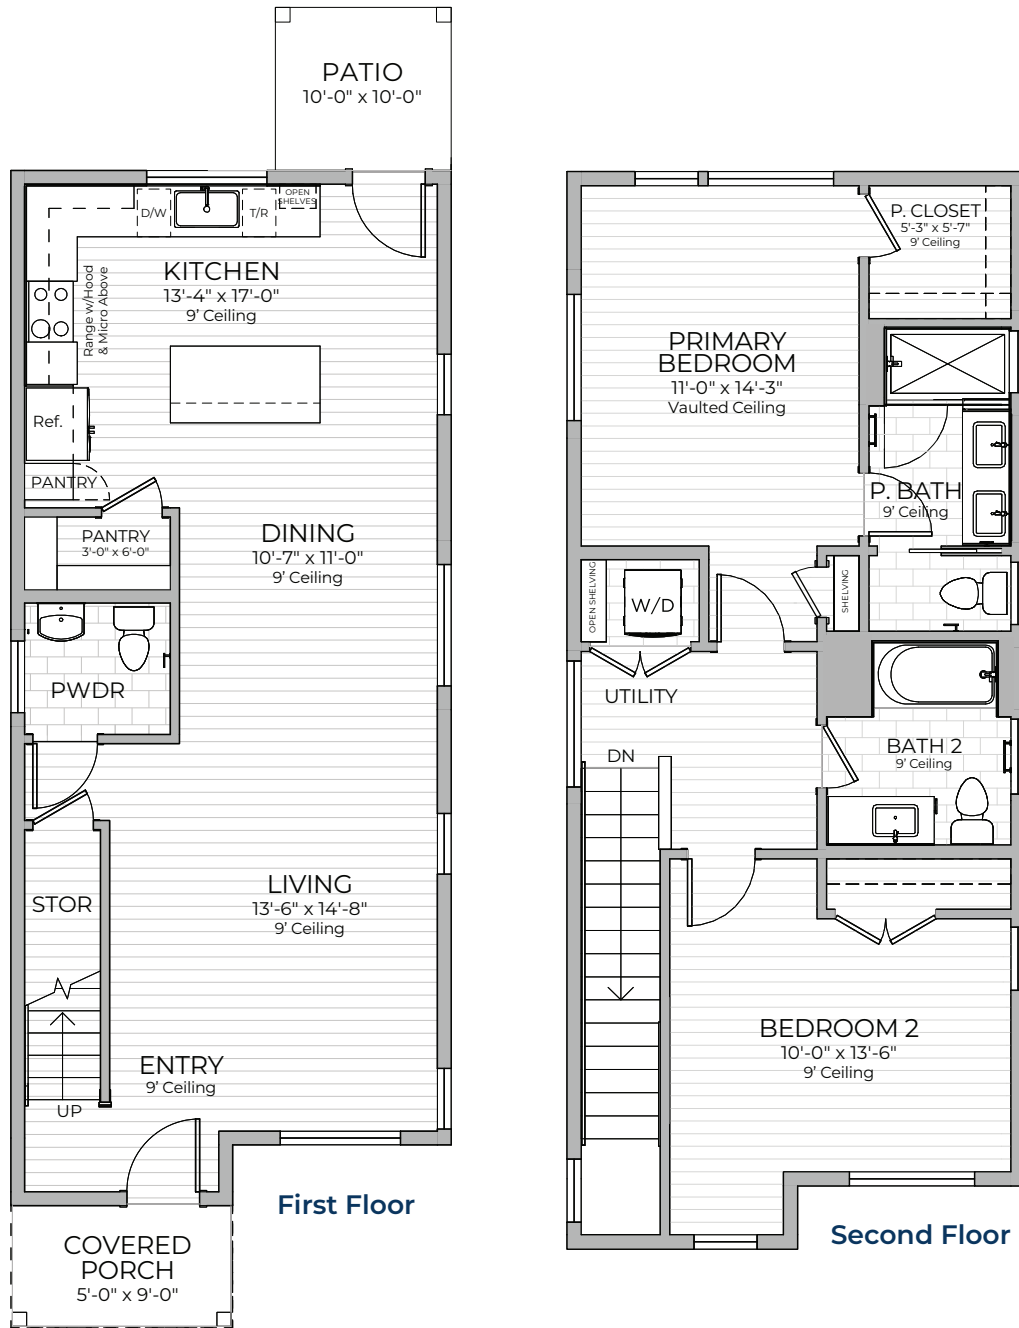

# PENN PLACE COTTAGES PLAN C

1500 sq.ft. • 2 Bedroom • 2.5 Bathrooms • 2 Story

## PROMINENCE H O M E S

It's where you **LIVE**

[www.PennPlace.co](http://www.PennPlace.co)

\*Square footage is approximate. Floorplans may vary slightly by elevation. Subject to change without notice. Optional features available at additional cost.