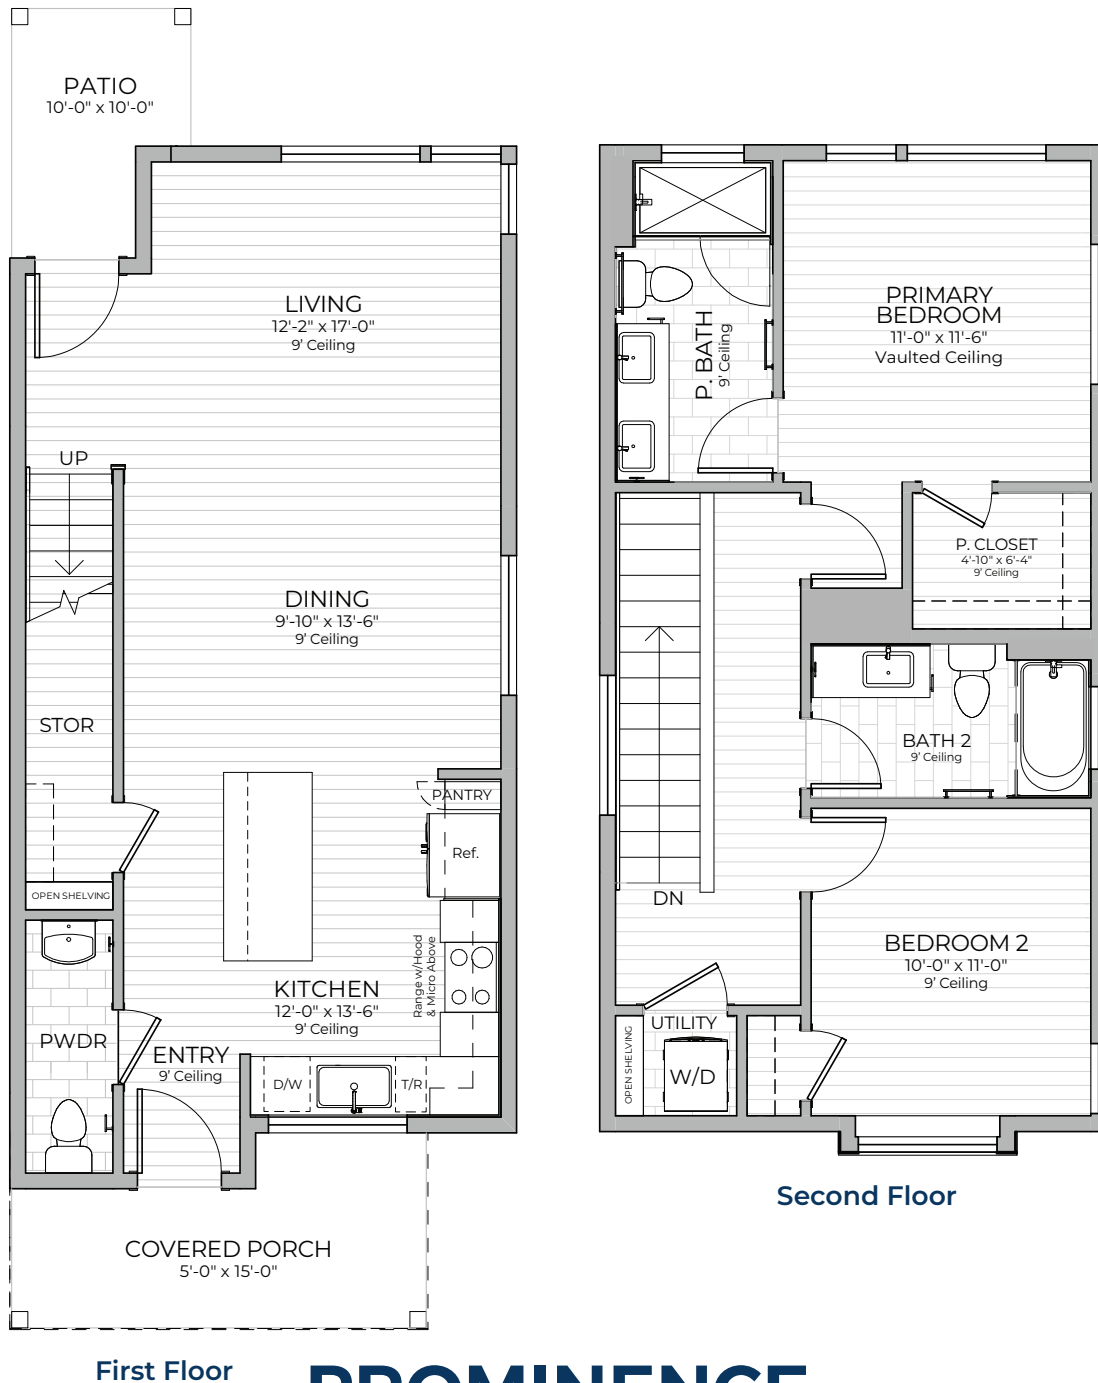

PENN PLACE COTTAGES PLAN B2

1283 sq.ft. • 2 Bedroom • 2.5 Bathrooms • 2 Story

PROMINENCE H O M E S

It's where you **LIVE**

www.PennPlace.co

*Square footage is approximate. Floorplans may vary slightly by elevation. Subject to change without notice. Optional features available at additional cost.

Exterior colors are artist rendering and may not reflect actual offerings or appearance. 6/20/24

PENN PLACE COTTAGES PLAN B2

1283 sq.ft. • 2 Bedroom • 2.5 Bathrooms • 2 Story

PROMINENCE H O M E S

It's where you **LIVE**

www.PennPlace.co

*Square footage is approximate. Floorplans may vary slightly by elevation. Subject to change without notice. Optional features available at additional cost.

Exterior colors are artist rendering and may not reflect actual offerings or appearance. 6/20/24