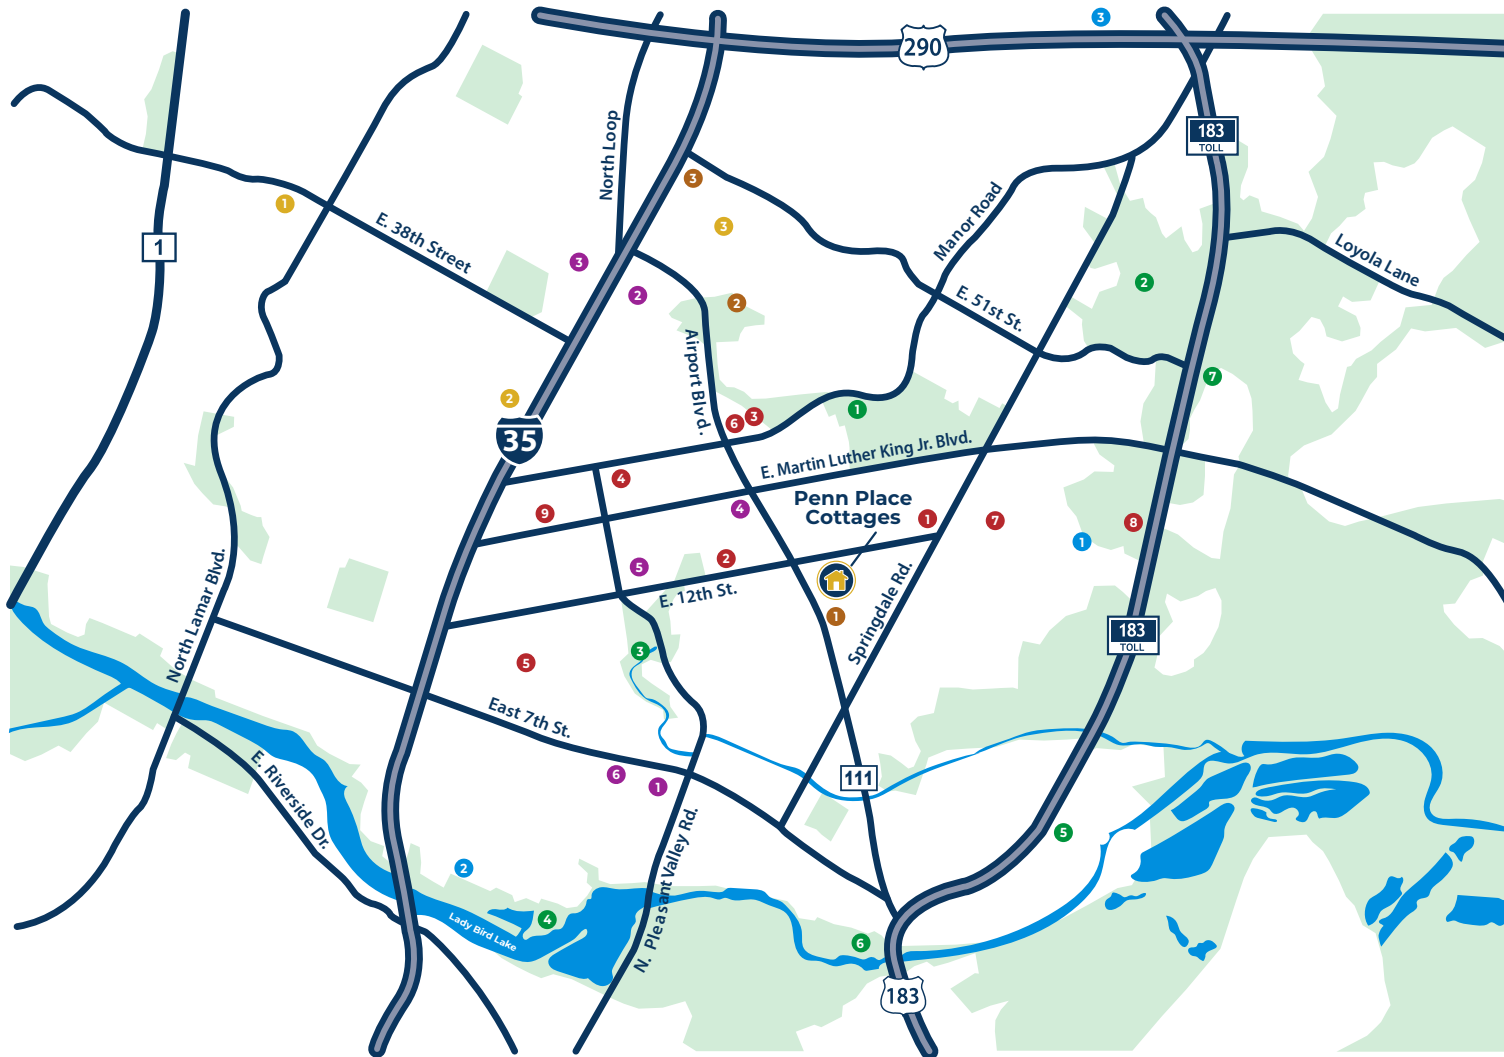

### DINING & ENTERTAINMENT

- 1 Palomino Coffee
- 2 Birdie's
- 3 KG BBQ
- 4 Mi Madre's Restaurant
- 5 East Side Pies
- 6 Taqueria el Picante
- 7 Sahara Lounge
- 8 Southern Heights Brewing Co.
- 9 Sour Duck Market

### PARKS & RECREATION

- 1 Morris Williams Golf course
- 2 Little Walnut Creek Greenbelt
- 3 East Boggy Creek Greenbelt
- 4 Lady Bird Lake Hike & Bike Trail
- 5 Bolm District Park
- 6 Colorado River Park Wildlife Sanctuary
- 7 East Communities YMCA

### SHOPPING

- 1 H.E.B.
- 2 Dellwood Shopping Center
- 3 Hancock Center
- 4 MLK Food Store
- 5 Cedar Corner Store
- 6 Govalle Shopping Center

**PROMINENCE  
HOMES**

It's where you **LIVE**

[www.PennPlace.co](http://www.PennPlace.co)

### HEALTH

- 1 Ascension Seton Medical Center
- 2 St. David's Medical Center
- 3 Dell Childrens' Medical Center