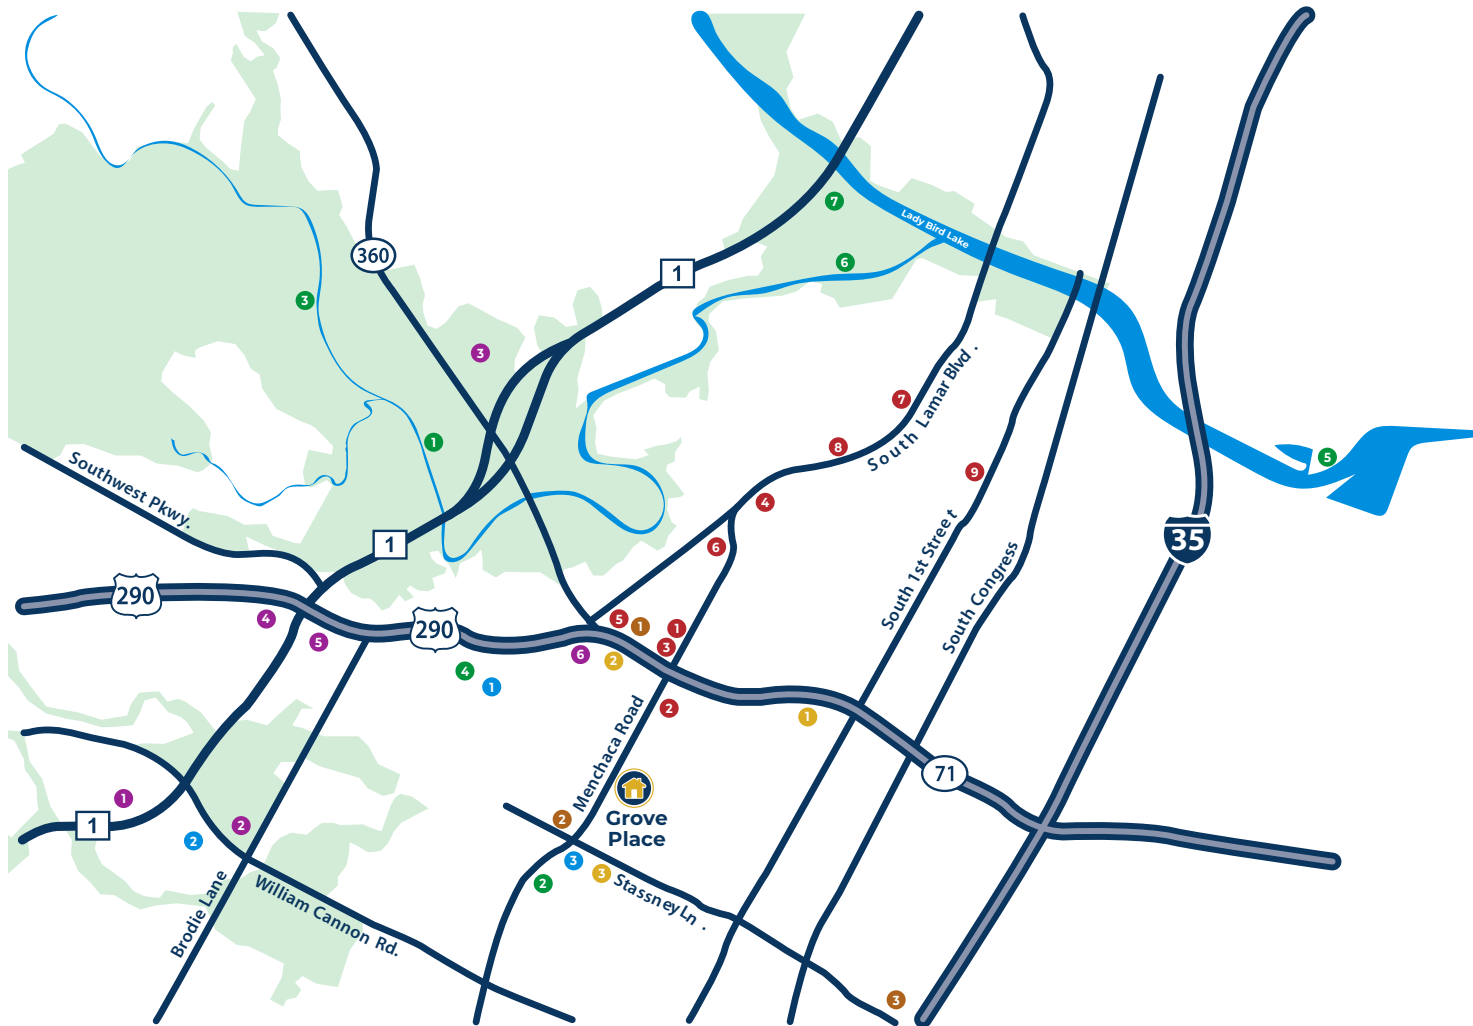

GROVE PLACE

Points of Interest

DINING & ENTERTAINMENT

- 1 Radio Coffee & Beer
- 2 El Chilito
- 3 Dan's Hamburgers
- 4 Matt's El Rancho
- 5 Pint House Pizza
- 6 Torchy's Tacos
- 7 Ramen Tats-u-Ya
- 8 Loro Austin
- 9 Bouldin Creek Cafe

PARKS & RECREATION

- 1 Barton Creek Greenbelt
- 2 Garrison Park
- 3 Barton Creek Wilderness Park
- 4 Burger Activity Center
- 5 Lady Bird Lake Hike & Bike Trail
- 6 Barton Creek Pool
- 7 Zilker Botanical Garden

SHOPPING

- 1 Costco Wholesale
- 2 H.E.B.
- 3 Barton Creek Square Mall
- 4 Target
- 5 Walmart Super Center
- 6 Central Market

SCHOOLS/EDUCATION

- 1 Sunset Valley Elementary School
- 2 Covington Middle School
- 3 Crockett High School

HEALTH

- 1 St. David's South
- 2 Austin Emergency Center
- 3 Austin Oaks Hospital

MISCELLANEOUS

- 1 LA Fitness
- 2 Austin Library
- 3 Lowe's Home Improvement

**PROMINENCE
HOMES**

It's where you **LIVE**

www.GrovePlace.co