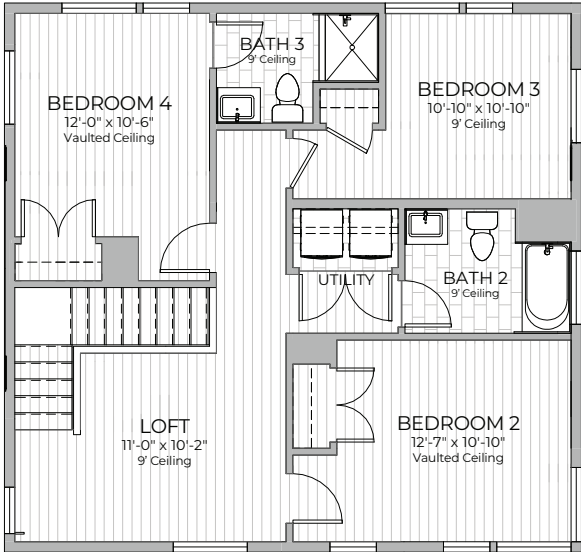

GROVE PLACE THE TRAVIS

2129 sq.ft. • 4 Bedroom • 3.5 Bathrooms • 2 Story

First Floor

Second Floor

PROMINENCE H O M E S

It's where you LIVE

www.GrovePlace.co

*Square footage is approximate. Floorplans may vary slightly by elevation. Subject to change without notice. Optional features available at additional cost.

Exterior colors are artist rendering and may not reflect actual offerings or appearance. 10/22/24

GROVE PLACE THE TRAVIS

2129 sq.ft. • 4 Bedroom • 3.5 Bathrooms • 2 Story

PROMINENCE H O M E S

It's where you **LIVE**

www.GrovePlace.co

*Square footage is approximate. Floorplans may vary slightly by elevation. Subject to change without notice. Optional features available at additional cost.

Exterior colors are artist rendering and may not reflect actual offerings or appearance. 10/22/24