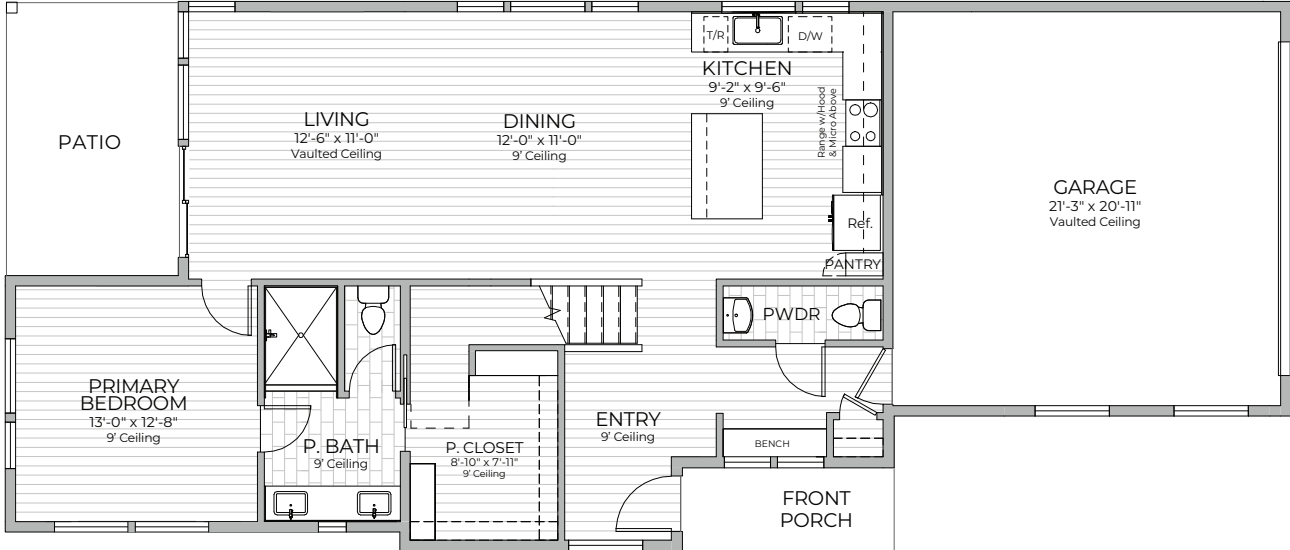

GROVE PLACE THE TRAVIS

2129 sq.ft. • 4 Bedroom • 3.5 Bathrooms • 2 Story

First Floor

Second Floor

PROMINENCE H O M E S

It's where you LIVE

www.GrovePlace.co

*Square footage is approximate. Floorplans may vary slightly by elevation. Subject to change without notice. Optional features available at additional cost.

Exterior colors are artist rendering and may not reflect actual offerings or appearance. 10/22/24

GROVE PLACE THE TRAVIS

2129 sq.ft. • 4 Bedroom • 3.5 Bathrooms • 2 Story

PROMINENCE H O M E S

It's where you **LIVE**

www.GrovePlace.co

*Square footage is approximate. Floorplans may vary slightly by elevation. Subject to change without notice. Optional features available at additional cost.

Exterior colors are artist rendering and may not reflect actual offerings or appearance. 10/22/24