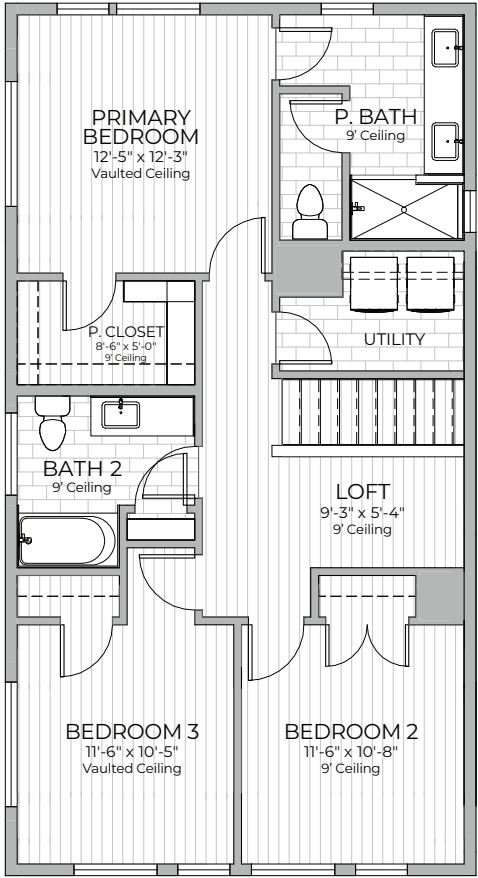

GROVE PLACE THE SHOAL

1903 sq.ft. • 3 Bedroom • 2.5 Bathrooms • 2 Story

First Floor

Second Floor

PROMINENCE H O M E S

It's where you LIVE

www.GrovePlace.co

*Square footage is approximate. Floorplans may vary slightly by elevation. Subject to change without notice. Optional features available at additional cost.

Exterior colors are artist rendering and may not reflect actual offerings or appearance. 10/22/24

GROVE PLACE THE SHOAL

1903 sq.ft. • 3 Bedroom • 2.5 Bathrooms • 2 Story

PROMINENCE H O M E S

It's where you **LIVE**