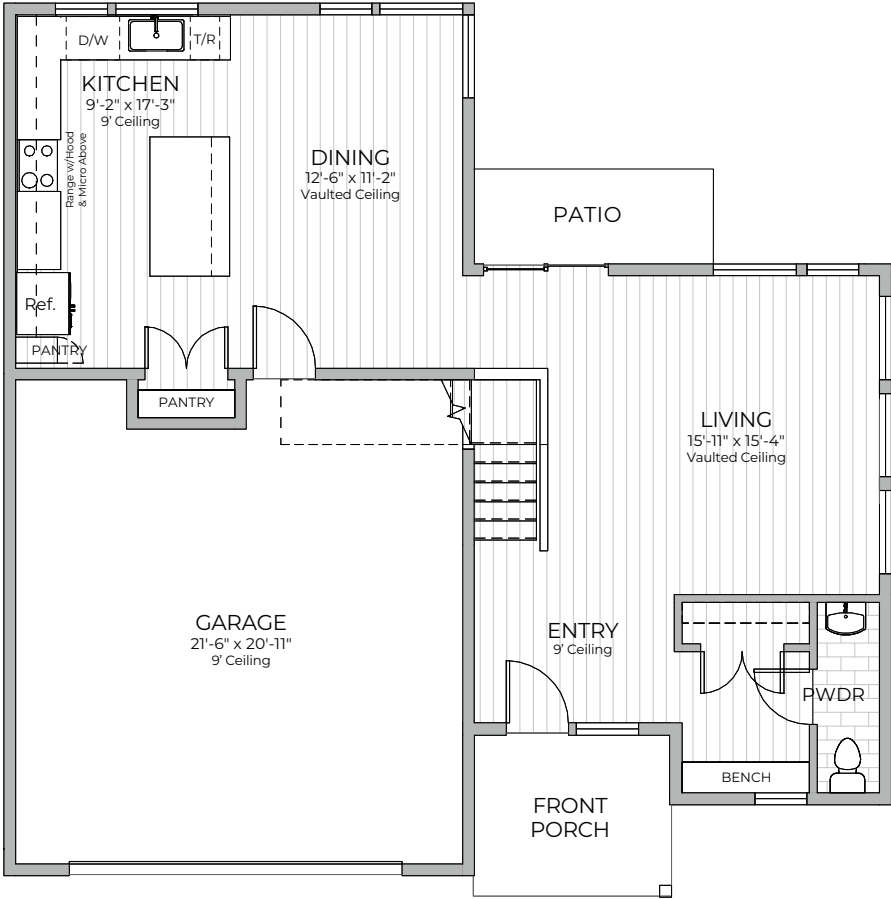

GROVE PLACE THE SHOAL

1903 sq.ft. • 3 Bedroom • 2.5 Bathrooms • 2 Story

First Floor

Second Floor

PROMINENCE H O M E S

It's where you LIVE

www.GrovePlace.co

*Square footage is approximate. Floorplans may vary slightly by elevation. Subject to change without notice. Optional features available at additional cost.

Exterior colors are artist rendering and may not reflect actual offerings or appearance. 10/22/24

GROVE PLACE THE SHOAL

1903 sq.ft. • 3 Bedroom • 2.5 Bathrooms • 2 Story

PROMINENCE H O M E S

It's where you **LIVE**

www.GrovePlace.co

*Square footage is approximate. Floorplans may vary slightly by elevation. Subject to change without notice. Optional features available at additional cost.
Exterior colors are artist rendering and may not reflect actual offerings or appearance. 10/22/24