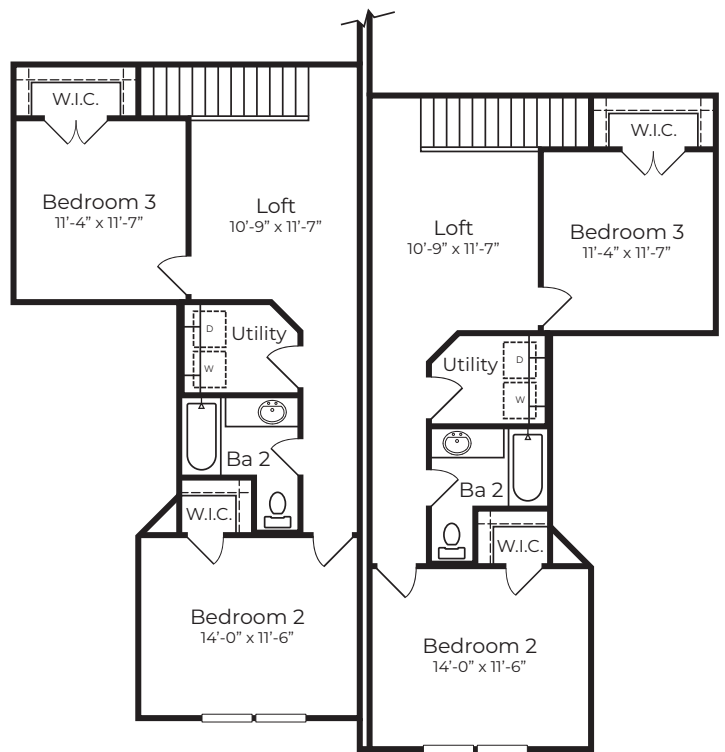

# THE MADRONE

1559 sq.ft. • 3 Bedroom • 2.5 Bathrooms • 2 Story

**First Floor**  
*Elevation A*

**Second Floor**  
*Elevation A*

## PROMINENCE H O M E S

It's where you **LIVE**

\*Square footage is approximate. Floorplans may vary slightly by elevation. Subject to change without notice. Optional features available at additional cost. Exterior colors are artist rendering and may not reflect actual offerings or appearance. 1/31/24

# THE MADRONE

1559 sq.ft. • 3 Bedroom • 2.5 Bathrooms • 2 Story

Elevation A - Scheme 5

Elevation B - Scheme 6