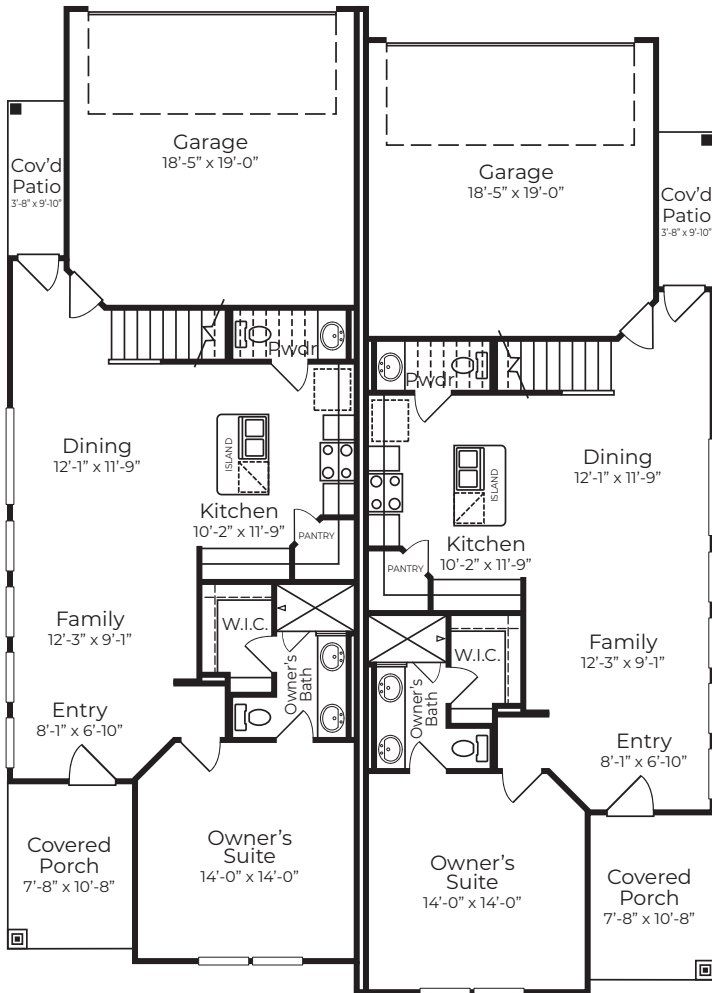

# THE MADRONE

1559 sq.ft. • 3 Bedroom • 2.5 Bathrooms • 2 Story

**First Floor**  
*Elevation A*

**Second Floor**  
*Elevation A*

## PROMINENCE H O M E S

It's where you **LIVE**

\*Square footage is approximate. Floorplans may vary slightly by elevation. Subject to change without notice. Optional features available at additional cost. Exterior colors are artist rendering and may not reflect actual offerings or appearance. 1/31/24

# THE MADRONE

1559 sq.ft. • 3 Bedroom • 2.5 Bathrooms • 2 Story

Elevation A - Scheme 5

Elevation B - Scheme 6