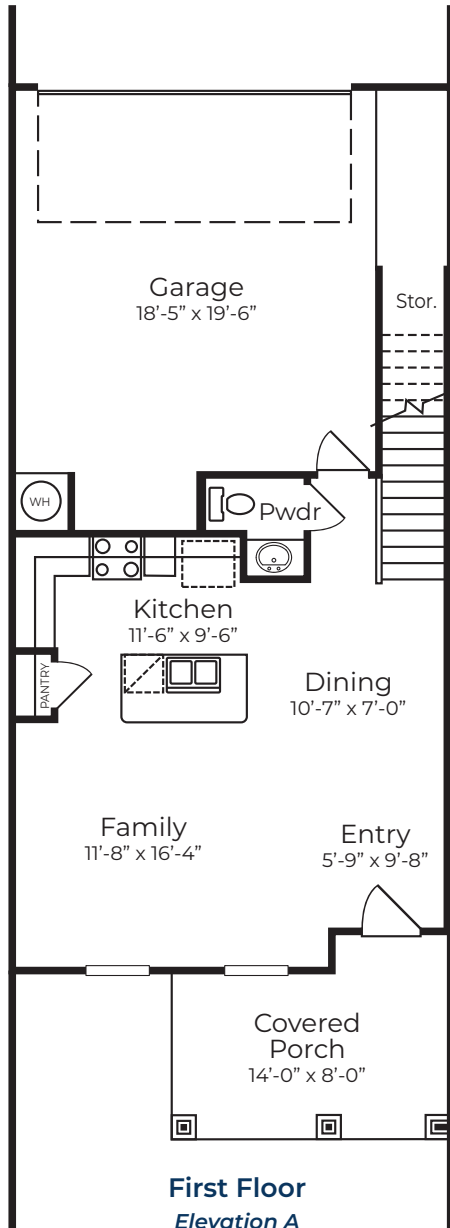

THE CYPRESS

1503 sq.ft. • 3 Bedroom • 2.5 Bathrooms • 2 Story

PROMINENCE H O M E S

It's where you **LIVE**

*Square footage is approximate. Floorplans may vary slightly by elevation. Subject to change without notice. Optional features available at additional cost. Exterior colors are artist rendering and may not reflect actual offerings or appearance. 1/29/24

THE CYPRESS

1503 sq.ft. • 3 Bedroom • 2.5 Bathrooms • 2 Story

Elevation A - Scheme 3

Elevation B - Scheme 4

PROMINENCE H O M E S

It's where you **LIVE**

*Square footage is approximate. Floorplans may vary slightly by elevation. Subject to change without notice. Optional features available at additional cost. Exterior colors are artist rendering and may not reflect actual offerings or appearance. 1/29/24