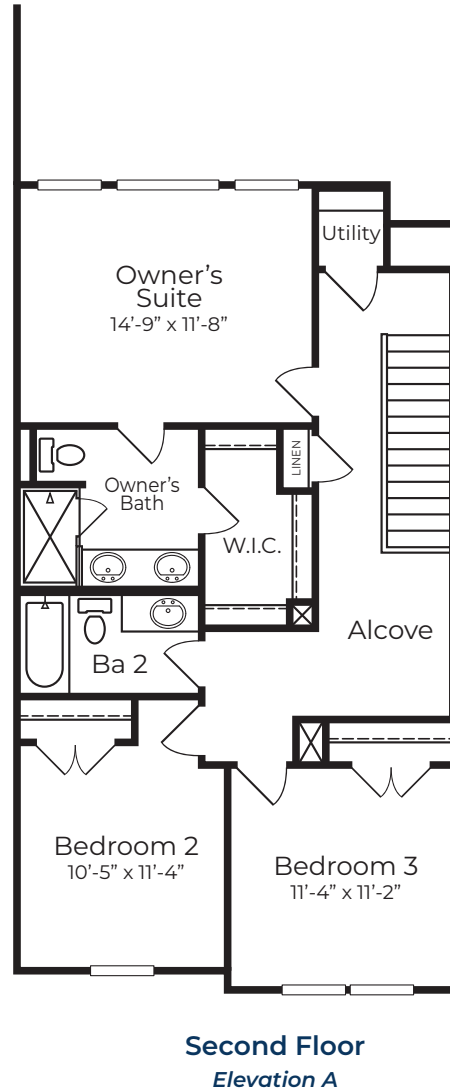

THE CYPRESS

1503 sq.ft. • 3 Bedroom • 2.5 Bathrooms • 2 Story

PROMINENCE H O M E S

It's where you **LIVE**

*Square footage is approximate. Floorplans may vary slightly by elevation. Subject to change without notice. Optional features available at additional cost. Exterior colors are artist rendering and may not reflect actual offerings or appearance. 1/29/24

THE CYPRESS

1503 sq.ft. • 3 Bedroom • 2.5 Bathrooms • 2 Story

Elevation A - Scheme 3

Elevation B - Scheme 4

PROMINENCE H O M E S

It's where you **LIVE**

*Square footage is approximate. Floorplans may vary slightly by elevation. Subject to change without notice. Optional features available at additional cost. Exterior colors are artist rendering and may not reflect actual offerings or appearance. 1/29/24