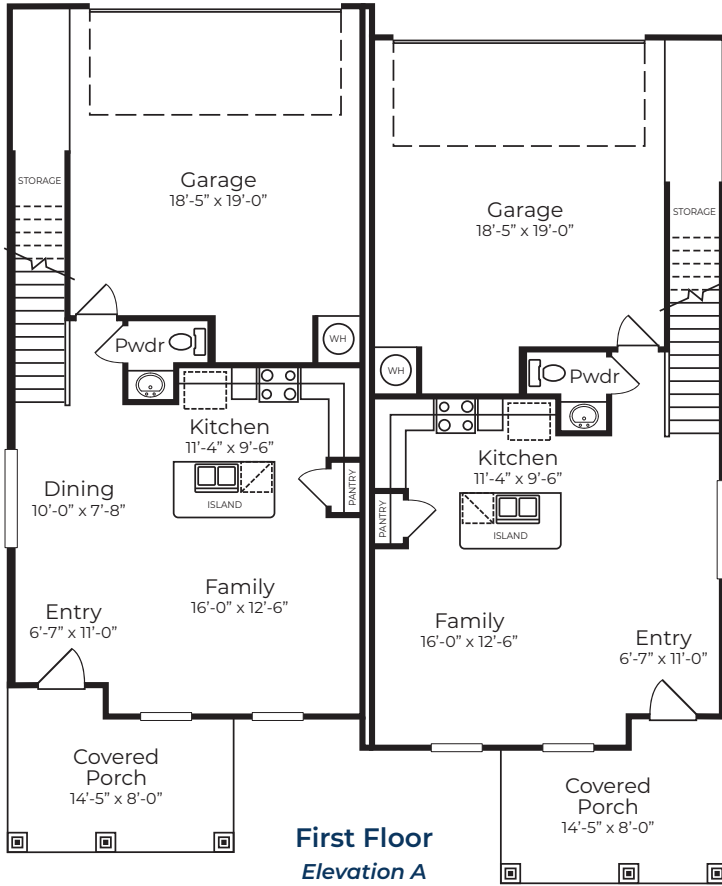

THE JUNIPER

1468 sq.ft. • 3 Bedroom • 2.5 Bathrooms • 2 Story

PROMINENCE H O M E S

It's where you **LIVE**

*Square footage is approximate. Floorplans may vary slightly by elevation. Subject to change without notice. Optional features available at additional cost. Exterior colors are artist rendering and may not reflect actual offerings or appearance. 1/31/24

THE JUNIPER

1468 sq.ft. • 3 Bedroom • 2.5 Bathrooms • 2 Story

Elevation A - Scheme 1

Elevation B - Scheme 2

PROMINENCE H O M E S

It's where you **LIVE**

*Square footage is approximate. Floorplans may vary slightly by elevation. Subject to change without notice. Optional features available at additional cost. Exterior colors are artist rendering and may not reflect actual offerings or appearance. 1/31/24