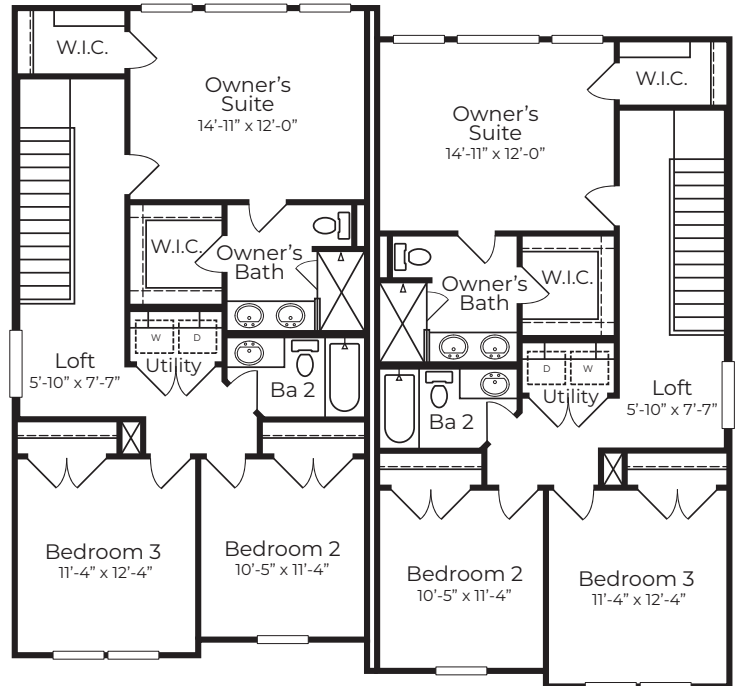

THE JUNIPER

1468 sq.ft. • 3 Bedroom • 2.5 Bathrooms • 2 Story

PROMINENCE H O M E S

It's where you **LIVE**

*Square footage is approximate. Floorplans may vary slightly by elevation. Subject to change without notice. Optional features available at additional cost. Exterior colors are artist rendering and may not reflect actual offerings or appearance. 1/31/24

THE JUNIPER

1468 sq.ft. • 3 Bedroom • 2.5 Bathrooms • 2 Story

Elevation A - Scheme 1

Elevation B - Scheme 2

PROMINENCE H O M E S

It's where you **LIVE**

*Square footage is approximate. Floorplans may vary slightly by elevation. Subject to change without notice. Optional features available at additional cost. Exterior colors are artist rendering and may not reflect actual offerings or appearance. 1/31/24