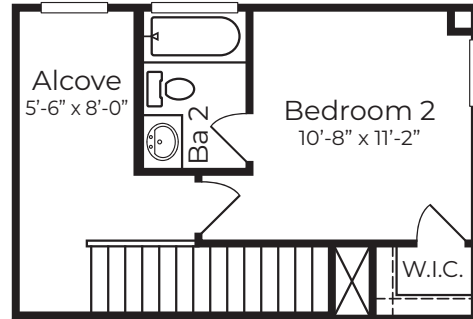

THE SYCAMORE

1253 sq.ft. • 2 Bedroom • 2.5 Bathrooms • 2 Story

First Floor
Elevation A

Second Floor
Elevation A

PROMINENCE H O M E S

It's where you **LIVE**

*Square footage is approximate. Floorplans may vary slightly by elevation. Subject to change without notice. Optional features available at additional cost. Exterior colors are artist rendering and may not reflect actual offerings or appearance. 1/31/24

THE SYCAMORE

1253 sq.ft. • 2 Bedroom • 2.5 Bathrooms • 2 Story

Elevation A - Scheme 1

Elevation B - Scheme 2

PROMINENCE H O M E S

It's where you **LIVE**

*Square footage is approximate. Floorplans may vary slightly by elevation. Subject to change without notice. Optional features available at additional cost. Exterior colors are artist rendering and may not reflect actual offerings or appearance. 1/31/24