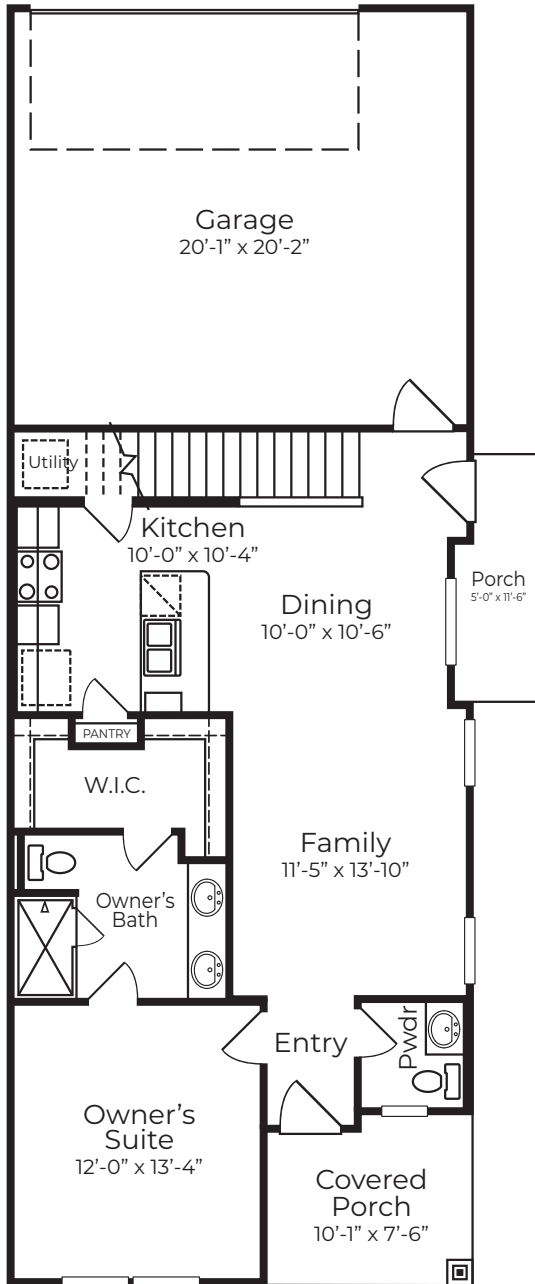

THE SYCAMORE

1253 sq.ft. • 2 Bedroom • 2.5 Bathrooms • 2 Story

First Floor
Elevation A

Second Floor
Elevation A

PROMINENCE H O M E S

It's where you **LIVE**

*Square footage is approximate. Floorplans may vary slightly by elevation. Subject to change without notice. Optional features available at additional cost. Exterior colors are artist rendering and may not reflect actual offerings or appearance. 1/31/24

THE SYCAMORE

1253 sq.ft. • 2 Bedroom • 2.5 Bathrooms • 2 Story

Elevation A - Scheme 1

Elevation B - Scheme 2

PROMINENCE H O M E S

It's where you **LIVE**

*Square footage is approximate. Floorplans may vary slightly by elevation. Subject to change without notice. Optional features available at additional cost. Exterior colors are artist rendering and may not reflect actual offerings or appearance. 1/31/24