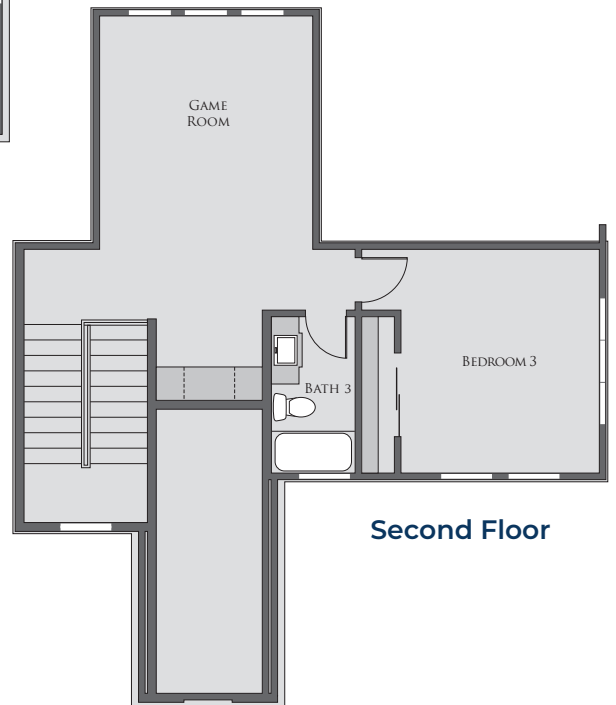

THE BRISTOL

2348 sq.ft. • 3 Bedroom • 3 Bathrooms • Game Room • 2 Story

First Floor

Second Floor

PROMINENCE H O M E S

It's where you **LIVE**

*Square footage is approximate. Floorplans may vary slightly by elevation. Subject to change without notice. Optional features available at additional cost. 11/29/22

THE BRISTOL

2348 sq.ft. • 3 Bedroom • 3 Bathrooms • Game Room • 2 Story

Elevation

**PROMINENCE
H O M E S**

It's where you **LIVE**

*Square footage is approximate. Floorplans may vary slightly by elevation. Subject to change without notice. Optional features available at additional cost. 11/29/22