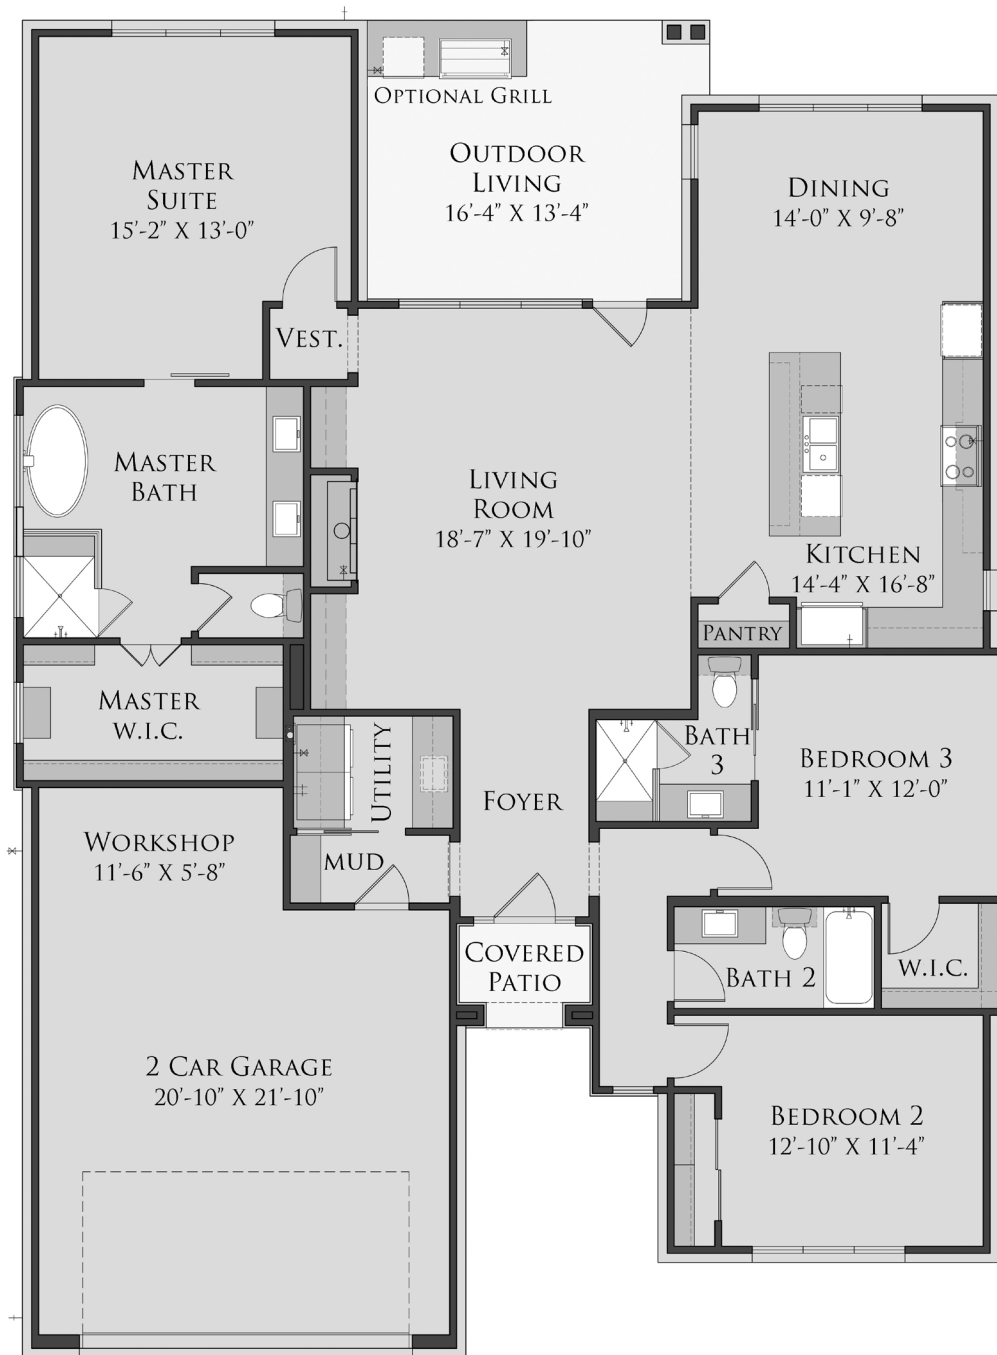

# THE ROSEWOOD

2016 sq.ft. • 3 Bedroom • 3 Bathrooms • 1 Story

## PROMINENCE H O M E S

It's where you **LIVE**

\*Square footage is approximate. Floorplans may vary slightly by elevation. Subject to change without notice. Optional features available at additional cost. 12/31/20

# THE ROSEWOOD

2016 sq.ft. • 3 Bedroom • 3 Bathrooms • 1 Story

Elevation A

Elevation B