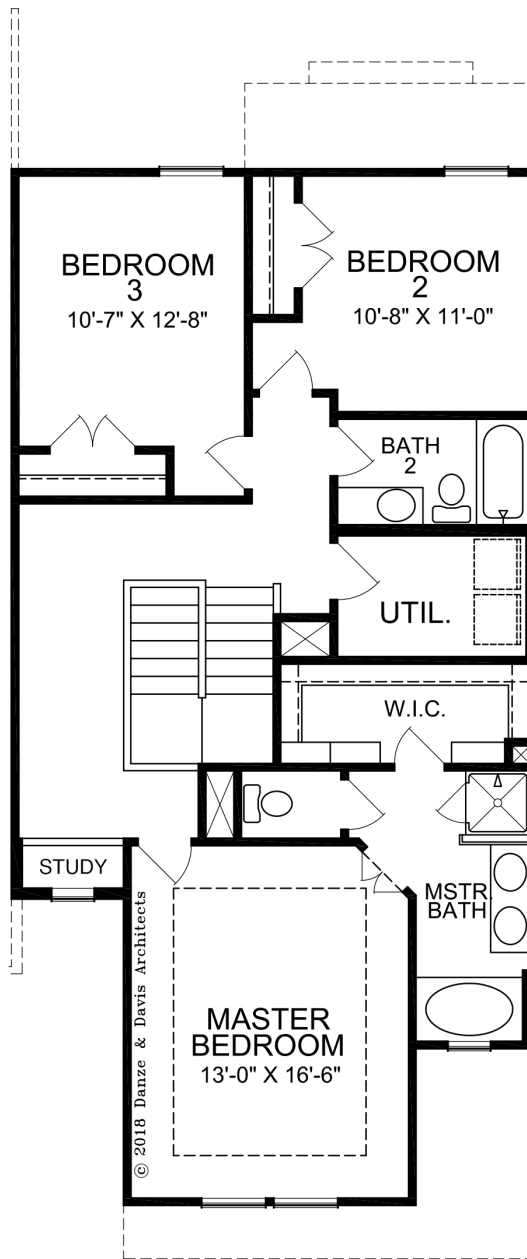

THE ABERDEEN

Elevation A: 1796 sq.ft. • Elevation B: 1792 sq.ft. • 3 Bedroom • 2.5 Bathrooms • 2 Story

First Floor

Second Floor

Optional Master Bath

B Elevation

PROMINENCE HOMES

It's where you LIVE

*Square footage is approximate. Floorplans may vary slightly by elevation. Subject to change without notice. Optional features available at additional cost.