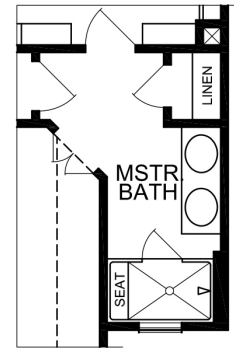

THE ABERDEEN

Elevation A: 1796 sq.ft. • Elevation B: 1792 sq.ft. • 3 Bedroom • 2.5 Bathrooms • 2 Story

First Floor

Second Floor

Optional Master Bath

B Elevation

PROMINENCE HOMES

It's where you LIVE

*Square footage is approximate. Floorplans may vary slightly by elevation. Subject to change without notice. Optional features available at additional cost.