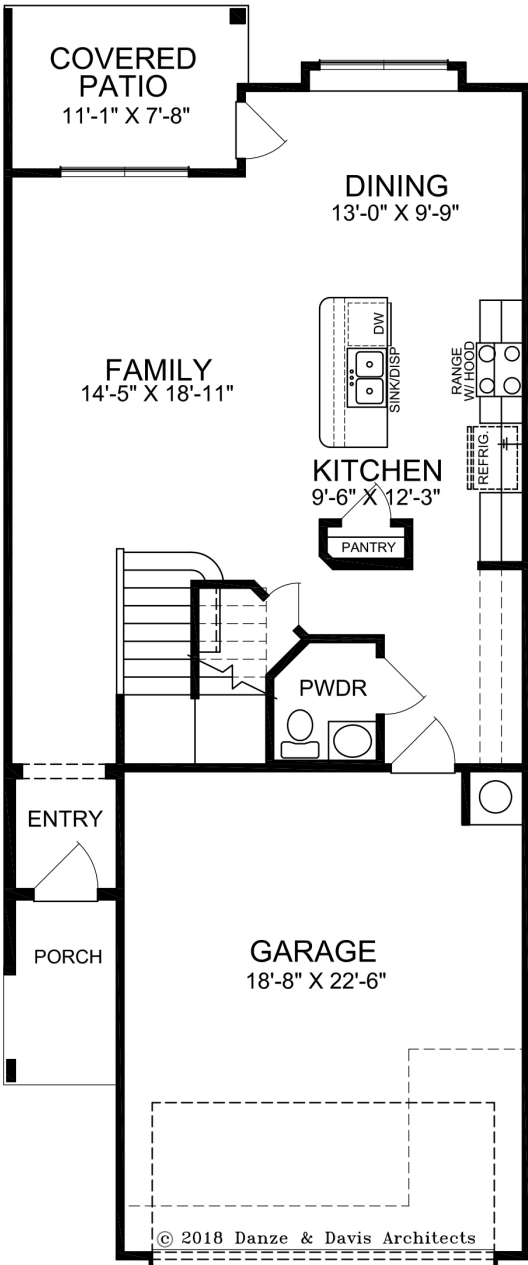

THE ABERDEEN

Elevation A: 1796 sq.ft. • Elevation B: 1792 sq.ft. • 3 Bedroom • 2.5 Bathrooms • 2 Story

First Floor

Second Floor

Optional Master Bath

B Elevation

PROMINENCE HOMES

It's where you LIVE

*Square footage is approximate. Floorplans may vary slightly by elevation. Subject to change without notice. Optional features available at additional cost.