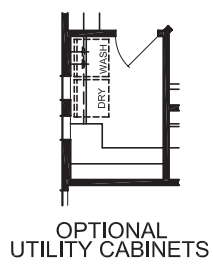

PROMINENCE HOMES

VENETO

Elevation A

Elevation B

Elevation C

*Square footage is approximate. Floorplans may vary slightly by elevation. Subject to change without notice.
Optional features listed are available at additional cost.*

PROMINENCE HOMES

VENETO

2,346 SQUARE FEET
3 BEDROOMS
3 BATHROOMS
ONE STORY

© 2005 Kipp Flores Architects

*Square footage is approximate. Floorplans may vary slightly by elevation. Subject to change without notice.
 Optional features listed are available at additional cost.*