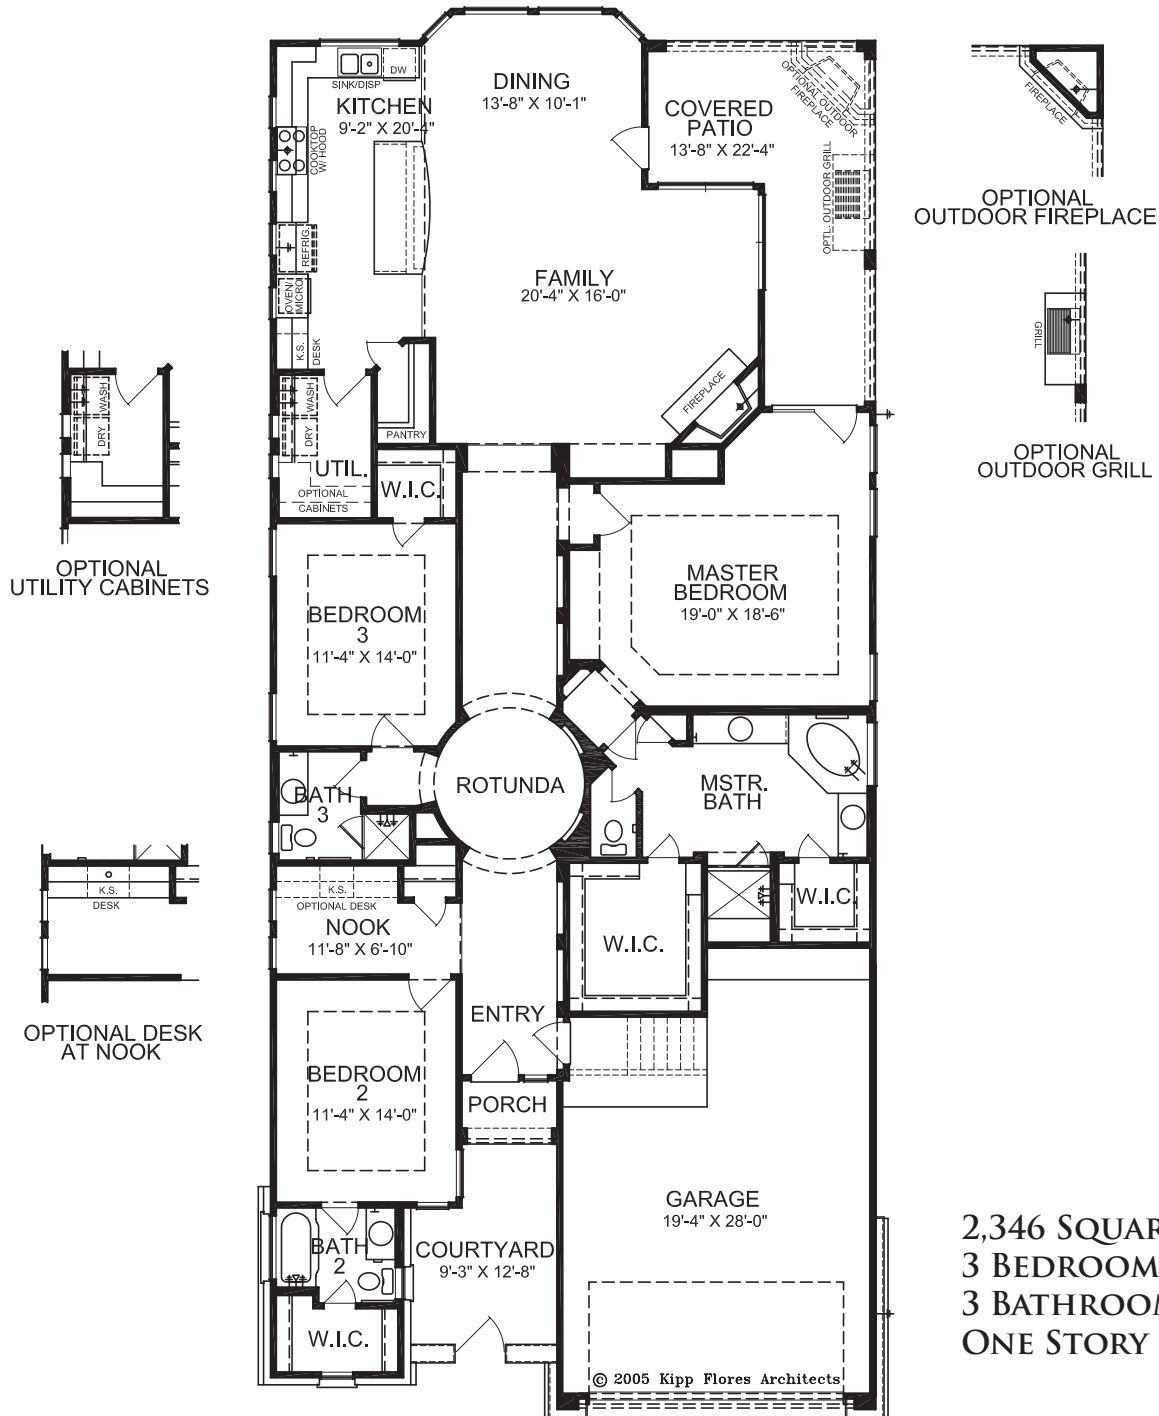

PROMINENCE HOMES

VENETO

Elevation A

Elevation B

Elevation C

*Square footage is approximate. Floorplans may vary slightly by elevation. Subject to change without notice.
Optional features listed are available at additional cost.*

PROMINENCE HOMES

VENETO

2,346 SQUARE FEET
3 BEDROOMS
3 BATHROOMS
ONE STORY

© 2005 Kipp Flores Architects

*Square footage is approximate. Floorplans may vary slightly by elevation. Subject to change without notice.
 Optional features listed are available at additional cost.*