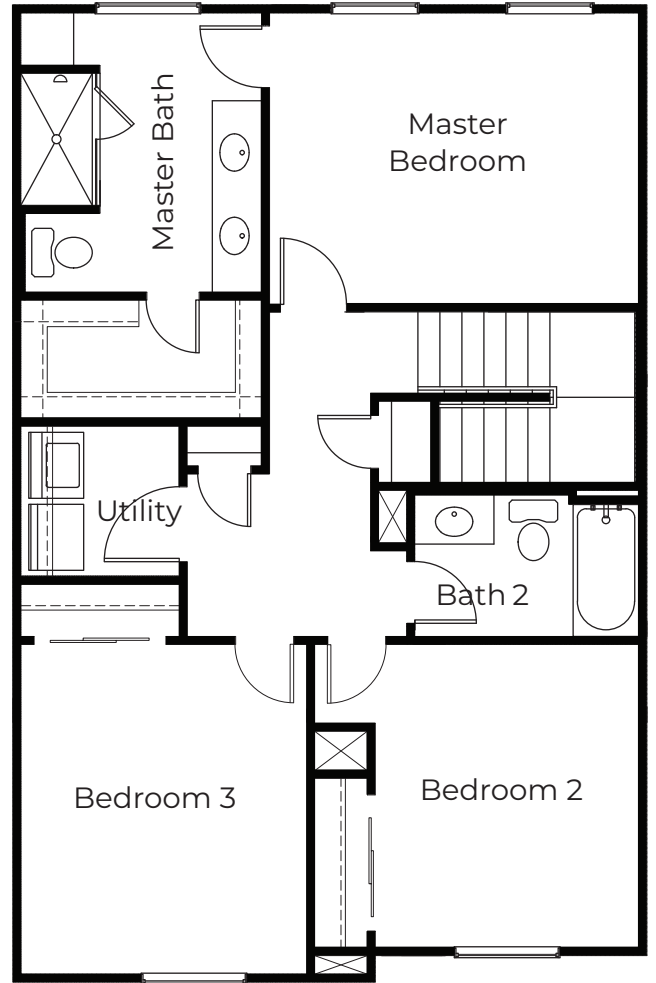

THE WHITNEY

1631 sq.ft. • 3 Bedroom • 2.5 Bathrooms • 2 Story

First Floor

Second Floor

PROMINENCE H O M E S

It's where you LIVE

*Square footage is approximate. Floorplans may vary slightly by elevation. Subject to change without notice. Optional features available at additional cost.