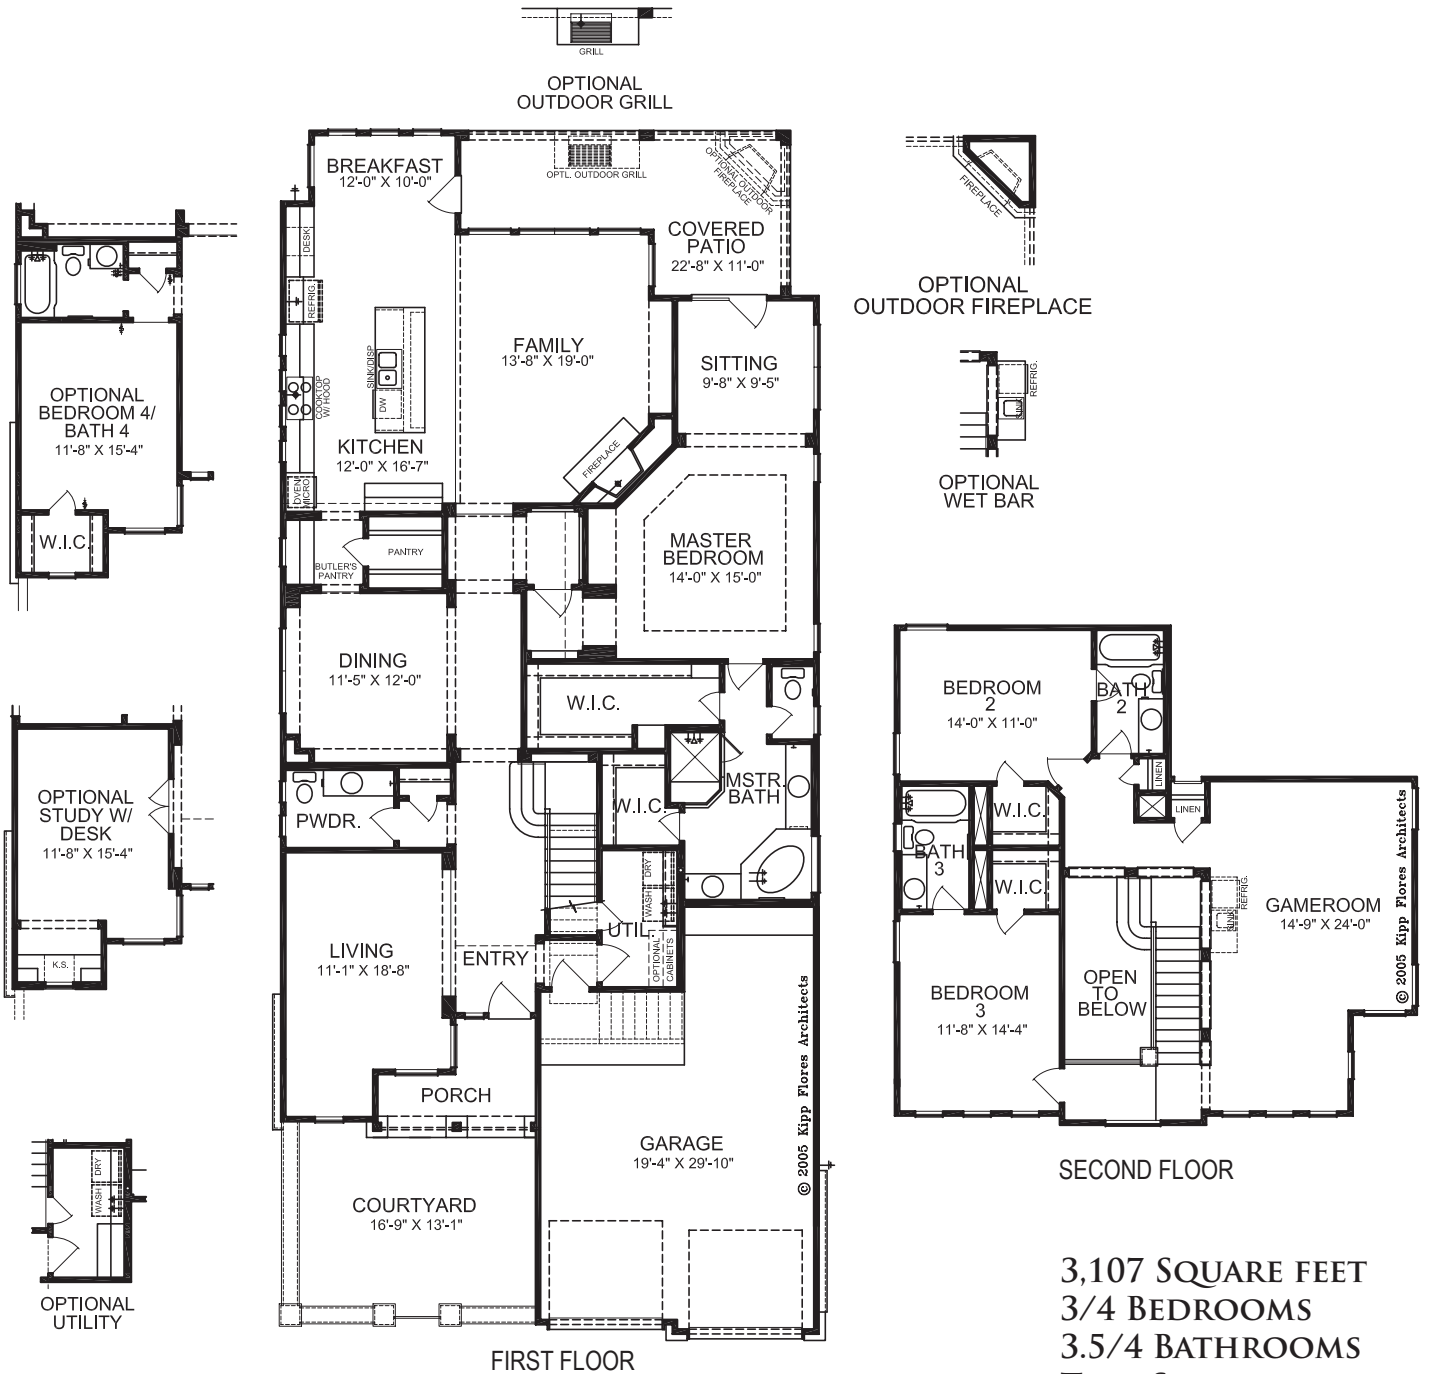

PROMINENCE HOMES

ANDORRA

Elevation A

Elevation B

Elevation C

*Square footage is approximate. Floorplans may vary slightly by elevation. Subject to change without notice.
Optional features listed are available at additional cost.*

PROMINENCE HOMES

ANDORRA

3,107 SQUARE FEET
3/4 BEDROOMS
3.5/4 BATHROOMS
TWO STORIES

*Square footage is approximate. Floorplans may vary slightly by elevation. Subject to change without notice.
 Optional features listed are available at additional cost.*